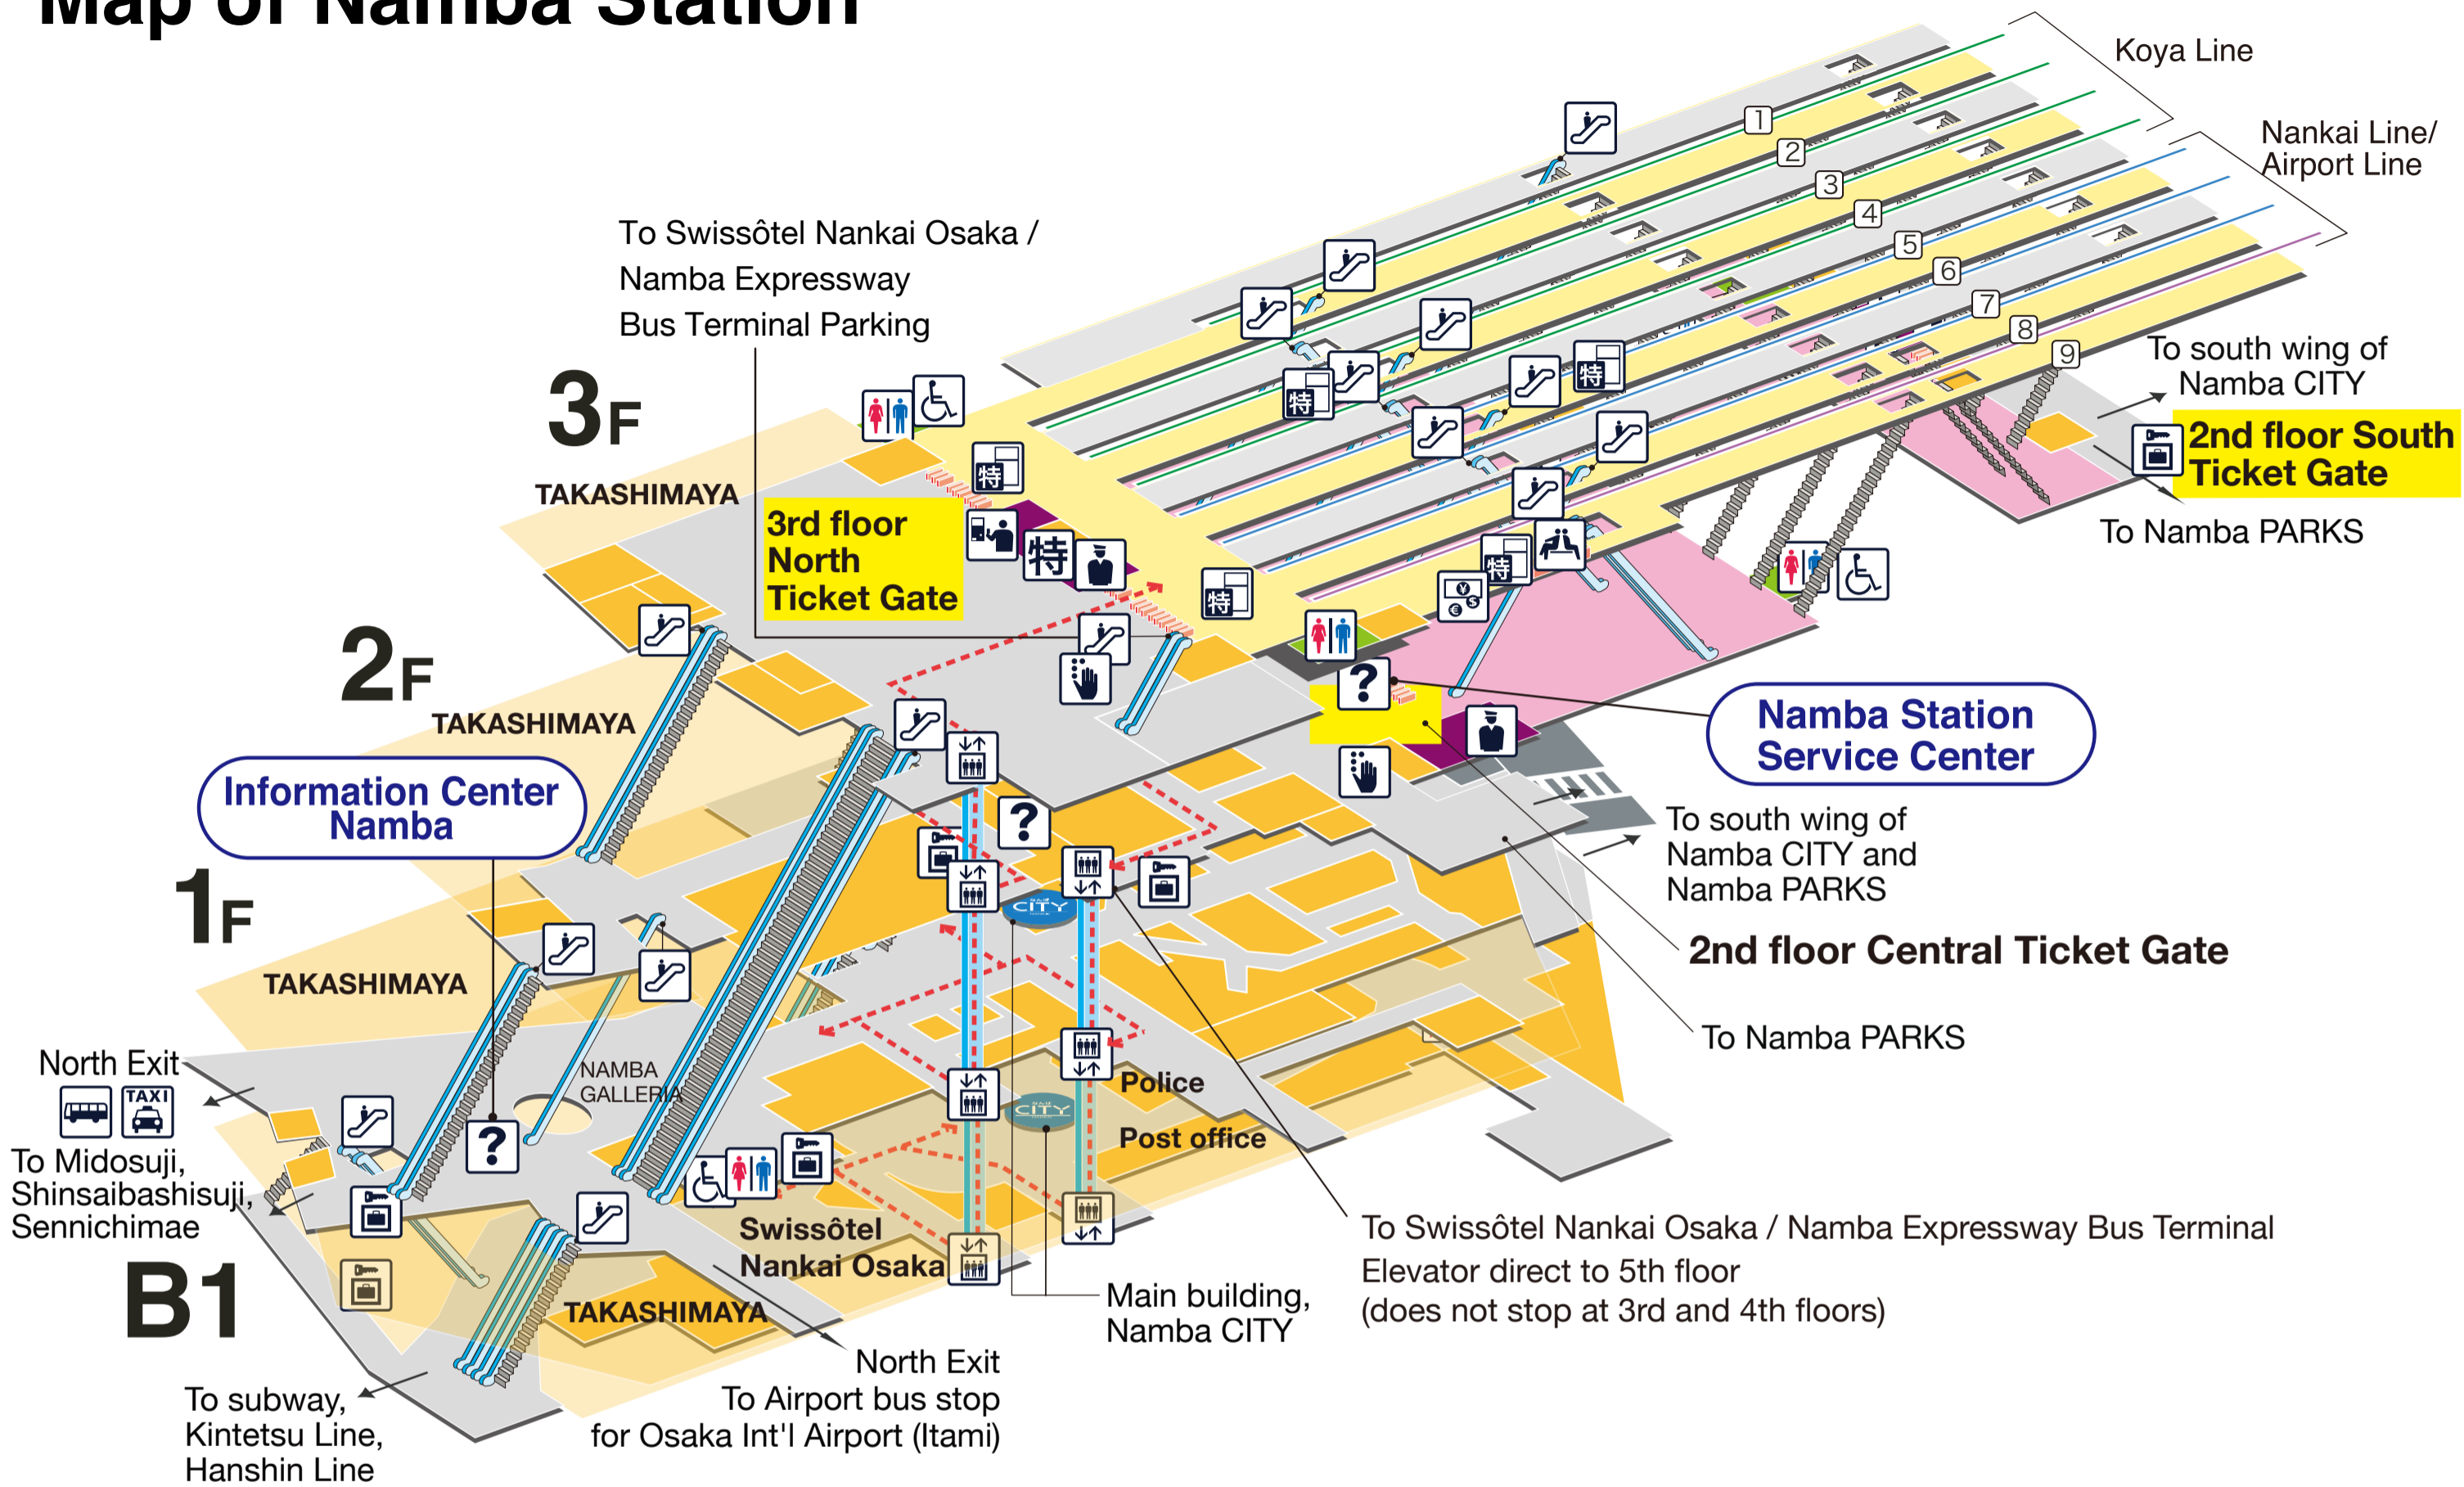

# Map of Namba Station

	Toilets		Tickets		Elevator		Waiting Room
	Disabilities Toilets		Reservation Tickets		Elevator to Ground Level		Coin Lockers
	Station office		Reservation Tickets		Escalator		Bus
	Information		Currency Exchange		Braille information		Taxi

Barrier-free Route