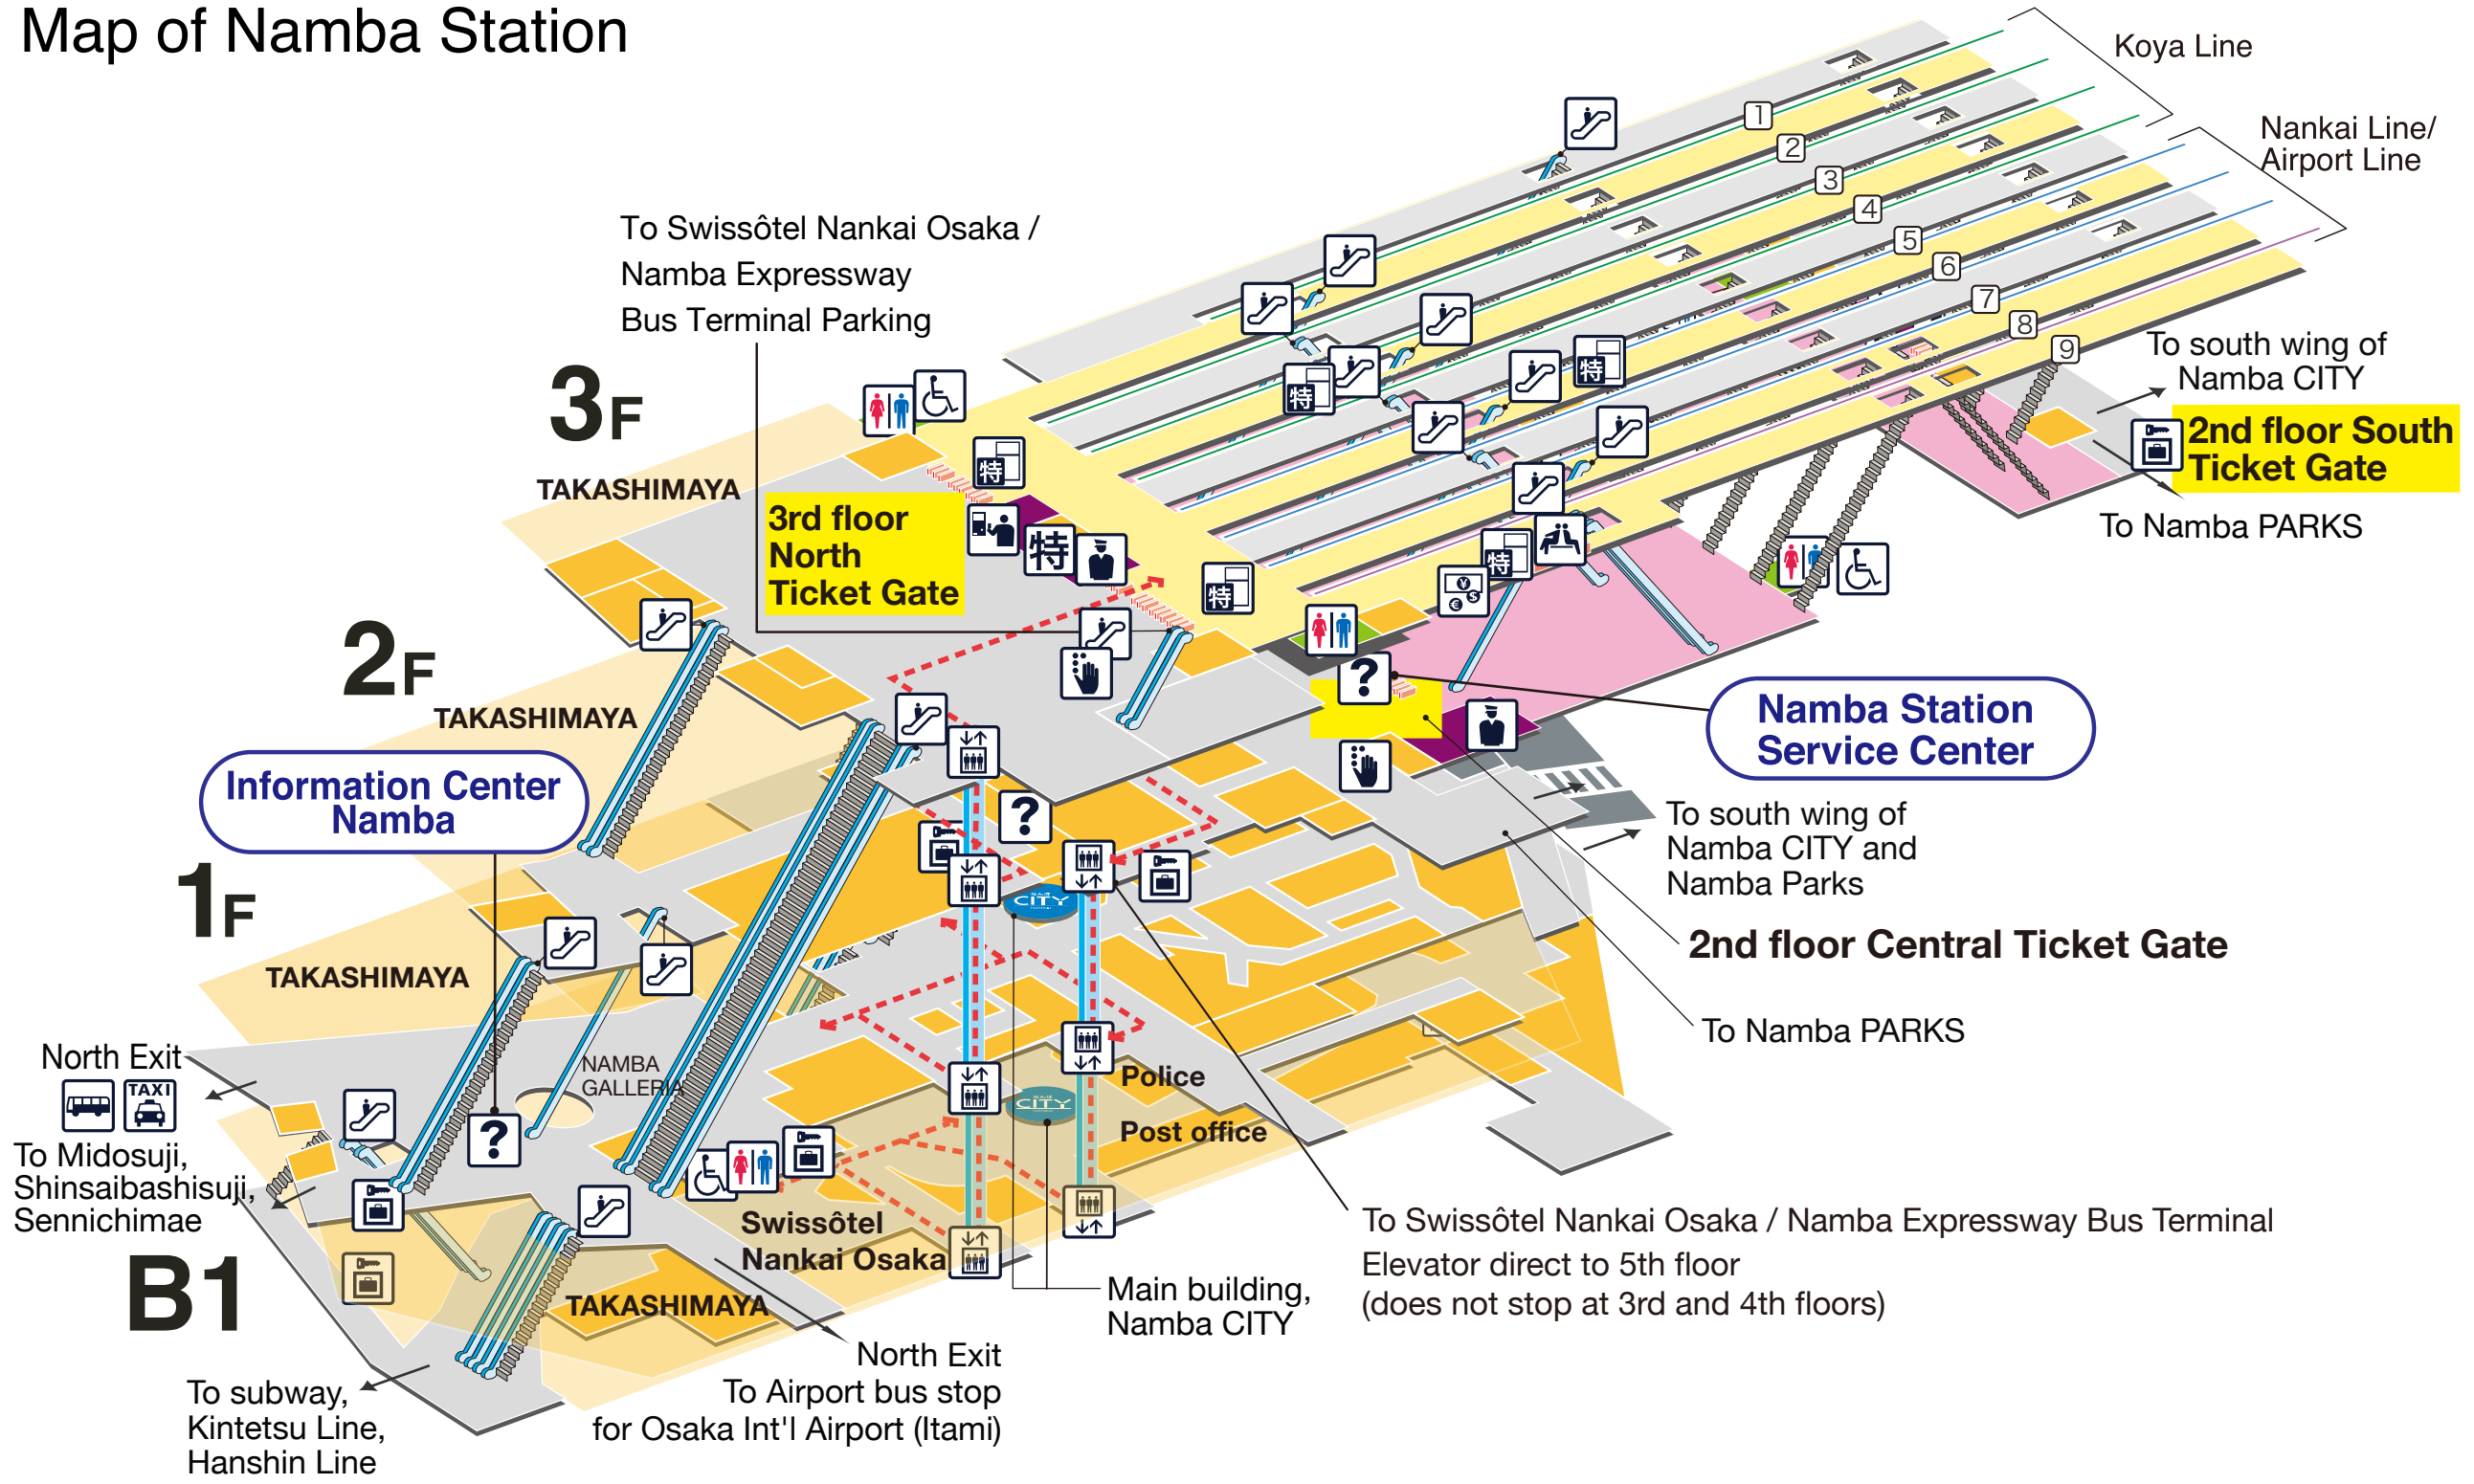

Map of Namba Station

Legend

- | | | | |
|---------------------|---------------------|--------------------------|--------------|
| Toilets | Tickets | Elevator | Waiting Room |
| Barrier-Free toilet | Reservation Tickets | Elevator to Ground Level | Coin Lockers |
| Station office | Reservation Tickets | Escalator | Bus |
| Information | Currency Exchange | Braille information | Taxi |

Barrier-free Route